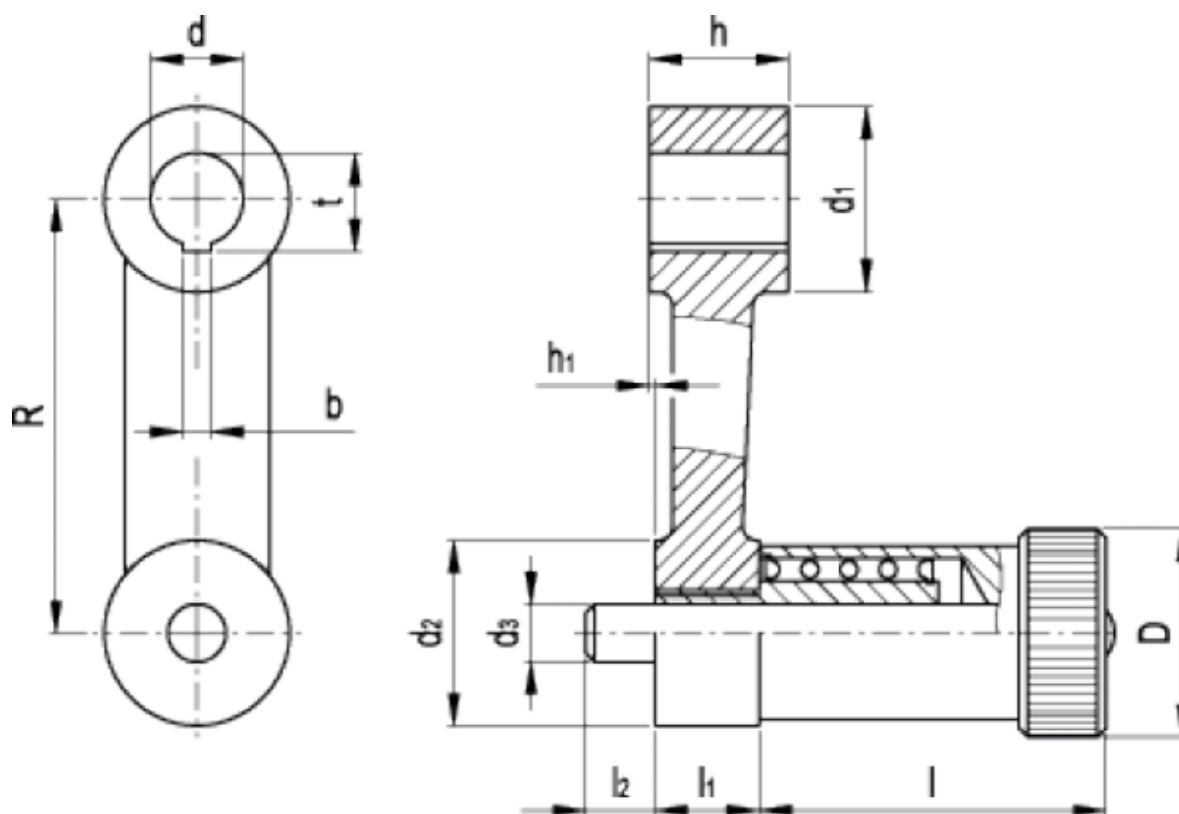

Data Sheet

Article number: 2055890B18
Description: E+G Control levers
GN 558-90-B18

Measures

b P9 =	l = 60
D = 32	l1 = 18
d1 = 34	l2 = 12
d2 = 28	R = 90
d3 = 10	t =
d H7 = 18	
h = 26	
h1 = 1	